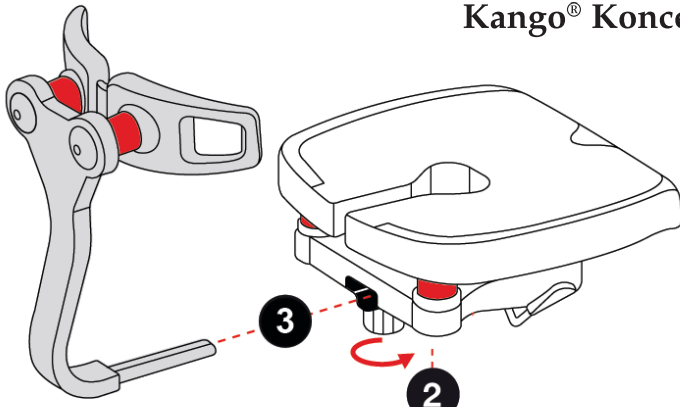

ASSEMBLY INSTRUCTIONS FOR

Kango® Konzept Chair (#8149)

Easy assembly
without tools.

A. Depth adjustment

B. Height adjustment

Call Free 1.800.848.1633 • Fax Free 1.800.447.2923

Web: GoHCL.com • Email: hcl@GoHCL.com