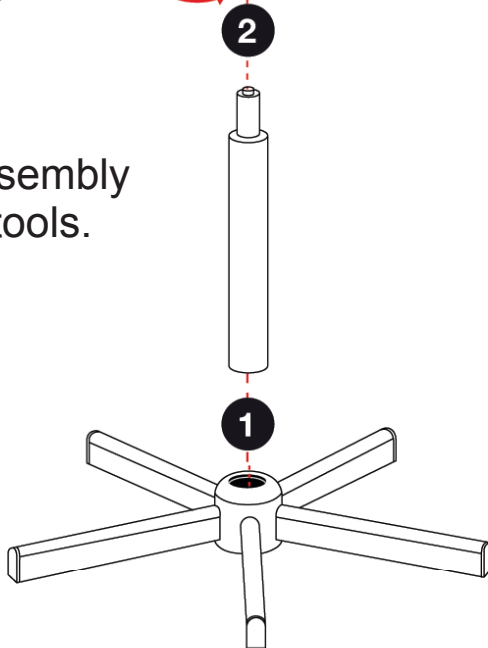

ASSEMBLY INSTRUCTIONS FOR

Kango® Konzept Chair (#8149)

Easy assembly
without tools.

A. Depth adjustment

B. Height adjustment

Call Free 1.800.848.1633 • Fax Free 1.800.447.2923

Web: GoHCL.com • Email: hcl@GoHCL.com