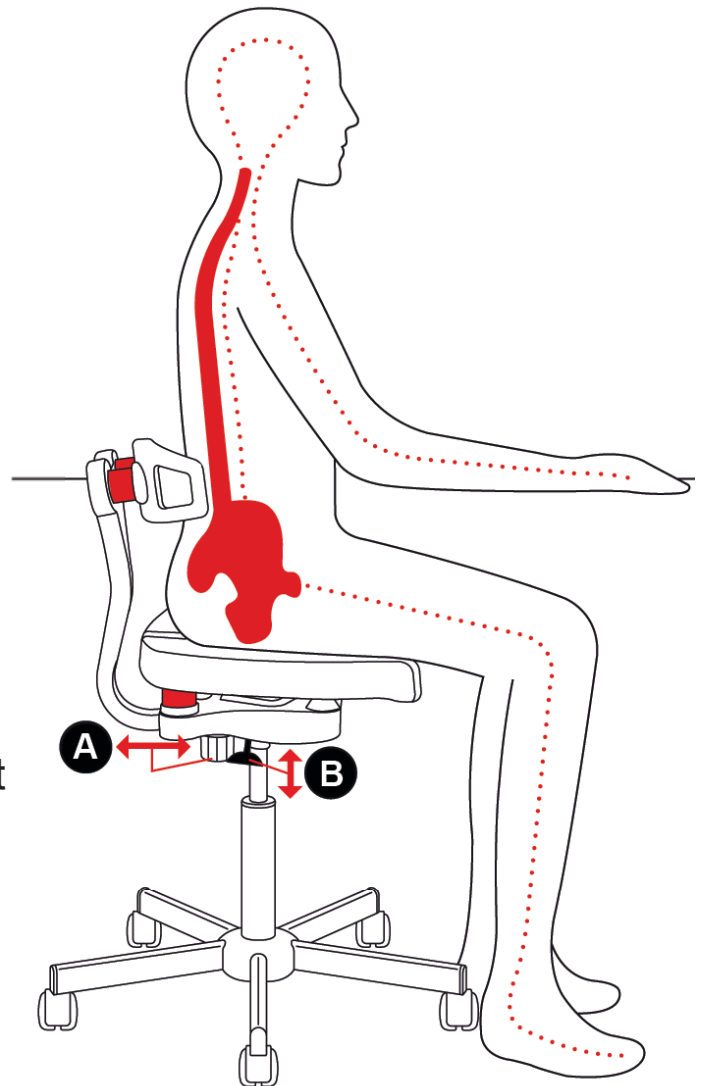

ASSEMBLY INSTRUCTIONS FOR

Kango® Konzept Chair (#8149)

Easy assembly
without tools.

A. Depth adjustment

B. Height adjustment

Call Free 1.800.848.1633 • Fax Free 1.800.447.2923

Web: GoHCL.com • Email: hcl@GoHCL.com