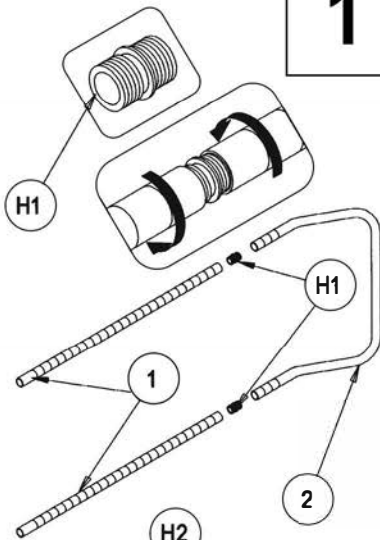

ASSEMBLY INSTRUCTIONS UTILITY CART

CONTENTS

REF.	QTY.	DESCRIPTION
1	4	POSTS
2	2	HANDLE
3	2	WIRE SHELF
H1	4	
H2	16	
H3	4	
H4	4	

1

2

4

3

H3

H4